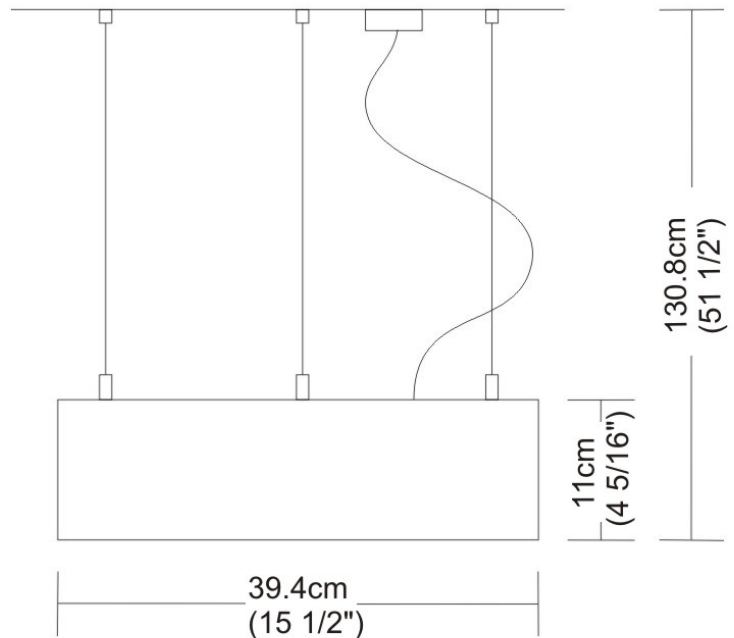

SPACE SUSPENSION

D11003

GENERAL

Series: Space
Division: Design
Mounting Type: Suspension
Mounting Location: Ceiling
Subcategory: Pendant

PHYSICAL

Shape: Square
Length (mm): 600
Length (in): 23 ½
Width (mm): 600
Width (in): 23 ½
Height (mm): 1600
Height (in): 63
Light Distribution: Direct
Weight (kg): 10.6
Weight (lbs): 23.5
Diffuser: Satin Glass
Fixture Finish: ALU
Fixture Material: Aluminum

ELECTRICAL

Number of Lamps: 1 + 1
Lamp Type: LED Retrofit / Halogen
Bulb Included: Bulb Not Included
Total Output Wattage (W): 26 / 185
Max. Wattage Per Lamp (W): 6 / 35 + 20 / 150
Lamp Base: G9
Input Voltage (V): 120

LED

OPTICAL

RATINGS AND CERTIFICATIONS

Certified By: CSA Certified to UL and CSA Standards
IP rating: IP20

PROJECT	
TYPE	
NOTES	
QUANTITY	
DATE